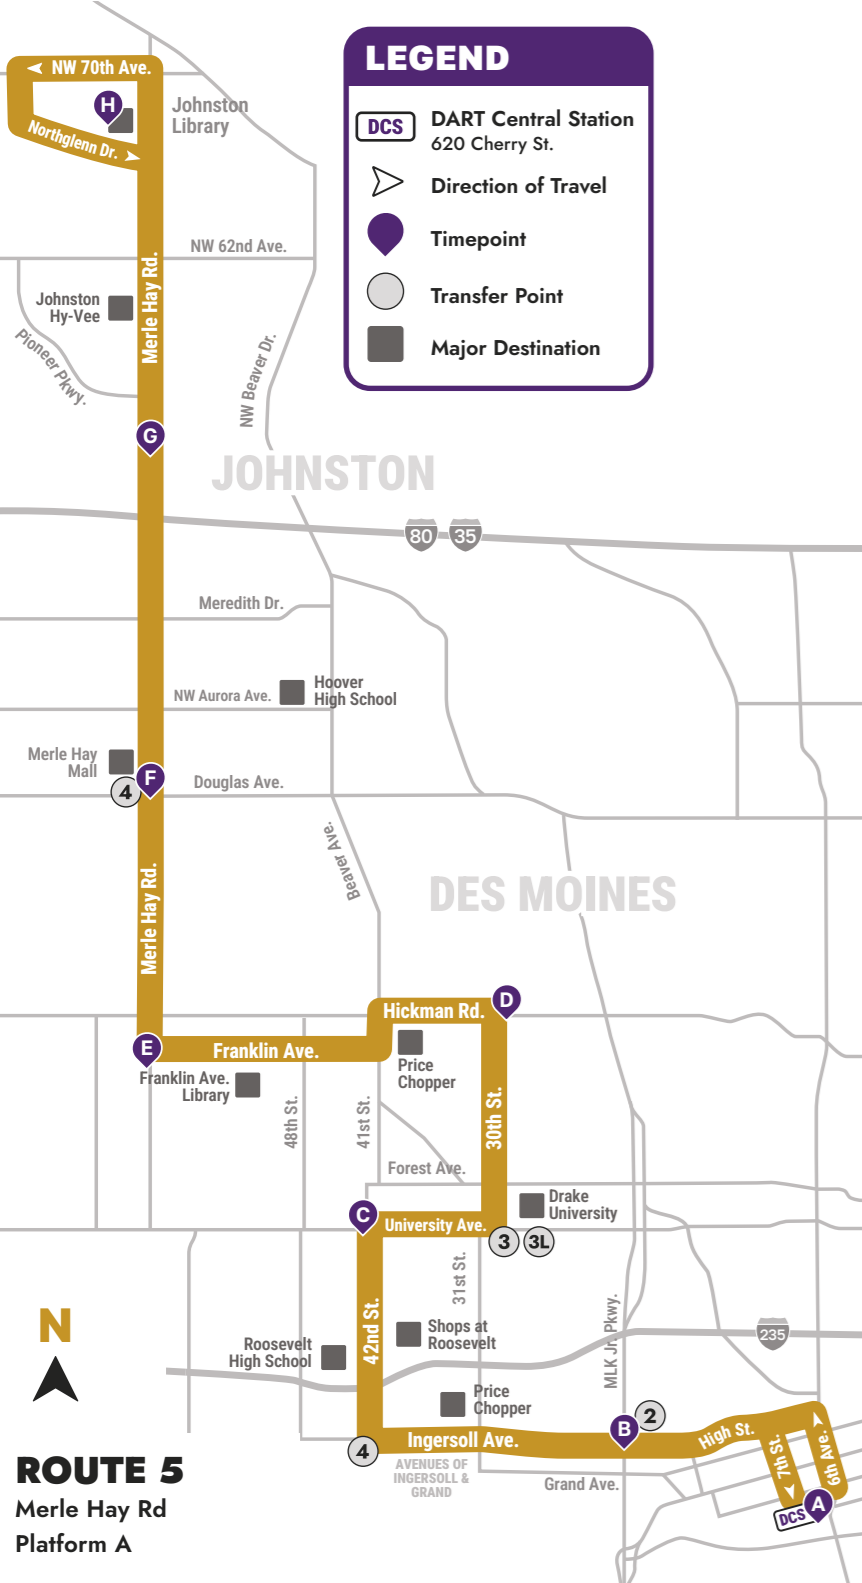

ROUTE 5
Merle Hay Rd
Platform A

LEGEND

- DCS** DART Central Station
620 Cherry St.
- Direction of Travel
- Timepoint
- Transfer Point
- Major Destination

MONDAY-FRIDAY TO JOHNSTON

DART CENTRAL STATION	INGERSOLL / 18TH	UNIV. / 42ND	HICKMAN / 30TH	MERLE HAY / FRANKLIN	MERLE HAY / DOUGLAS	MERLE HAY / JOHNSTON	JOHNSTON LIBRARY	
AM	A	B	C	D	E	F	G	H
6:00	6:05	6:15	6:22	6:29	6:33	6:39	6:47	6:47
7:00	7:08	7:19	7:28	7:36	7:41	7:48	7:57	7:57
7:30	7:38	7:49	7:58	8:06	8:11	8:18	8:27	8:27
8:00	8:08	8:19	8:28	8:36	8:40	8:46	8:54	8:54
8:30	8:37	8:47	8:54	9:02	9:06	9:12	9:20	9:20
9:00	9:07	9:17	9:24	9:32	9:36	9:42	9:50	9:50
9:30	9:37	9:47	9:54	10:02	10:06	10:12	10:20	10:20
10:00	10:07	10:17	10:24	10:32	10:36	10:42	10:50	10:50
10:30	10:37	10:47	10:54	11:02	11:06	11:12	11:20	11:20
11:00	11:07	11:17	11:24	11:32	11:36	11:42	11:50	11:50
11:30	11:37	11:47	11:54	12:02	12:06	12:12	12:20	12:20

MONDAY-FRIDAY TO DART CENTRAL STATION

JOHNSTON LIBRARY	MERLE HAY / JOHNSTON	MERLE HAY / DOUGLAS	MERLE HAY / FRANKLIN	HICKMAN / 30TH	UNIV. / 42ND	INGERSOLL / 18TH	DART CENTRAL STATION	
AM	H	G	F	E	D	C	B	A
6:03	6:09	6:15	6:19	6:26	6:33	6:43	6:50	6:50
6:55	7:02	7:08	7:13	7:21	7:29	7:41	7:48	7:48
7:26	7:33	7:39	7:44	7:52	8:00	8:12	8:19	8:19
7:58	8:05	8:11	8:16	8:24	8:32	8:44	8:51	8:51
8:28	8:35	8:41	8:46	8:54	9:02	9:14	9:21	9:21
9:00	9:07	9:13	9:18	9:26	9:33	9:44	9:51	9:51
9:31	9:37	9:43	9:48	9:56	10:03	10:14	10:21	10:21
10:01	10:07	10:13	10:18	10:26	10:33	10:44	10:51	10:51
10:31	10:37	10:43	10:48	10:56	11:03	11:14	11:21	11:21
11:01	11:07	11:13	11:18	11:26	11:33	11:44	11:51	11:51
11:31	11:37	11:43	11:48	11:56	12:03	12:14	12:21	12:21
11:59	12:05	12:11	12:16	12:24	12:32	12:44	12:51	12:51