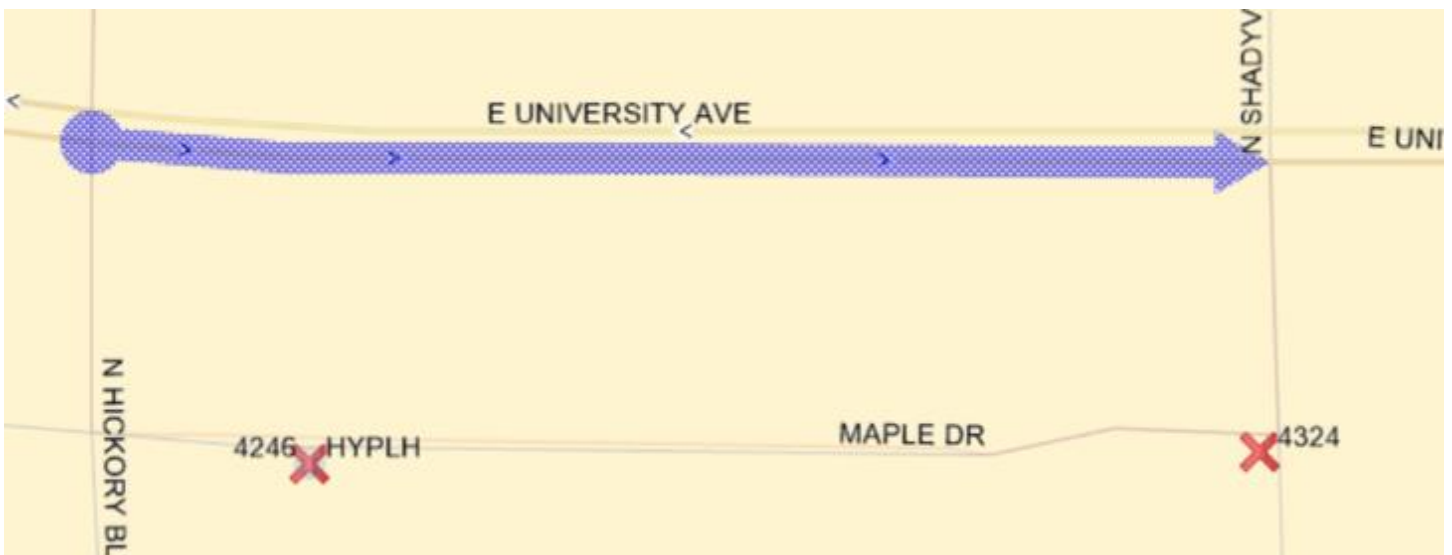

dart DETOUR

Stop Temporarily closed

Stops will re-open A.S.A.P.

Starting Monday, May 18, 2026

Route 10

Buses will stay on University to Sherrylynn.

Due to a **Construction on Shadyview** Dart buses will be on detour.

We are sorry for any inconvenience that this may cause. For route or detour information, please call DART Customer Service at 515-283-8100, or visit www.ridedart.com