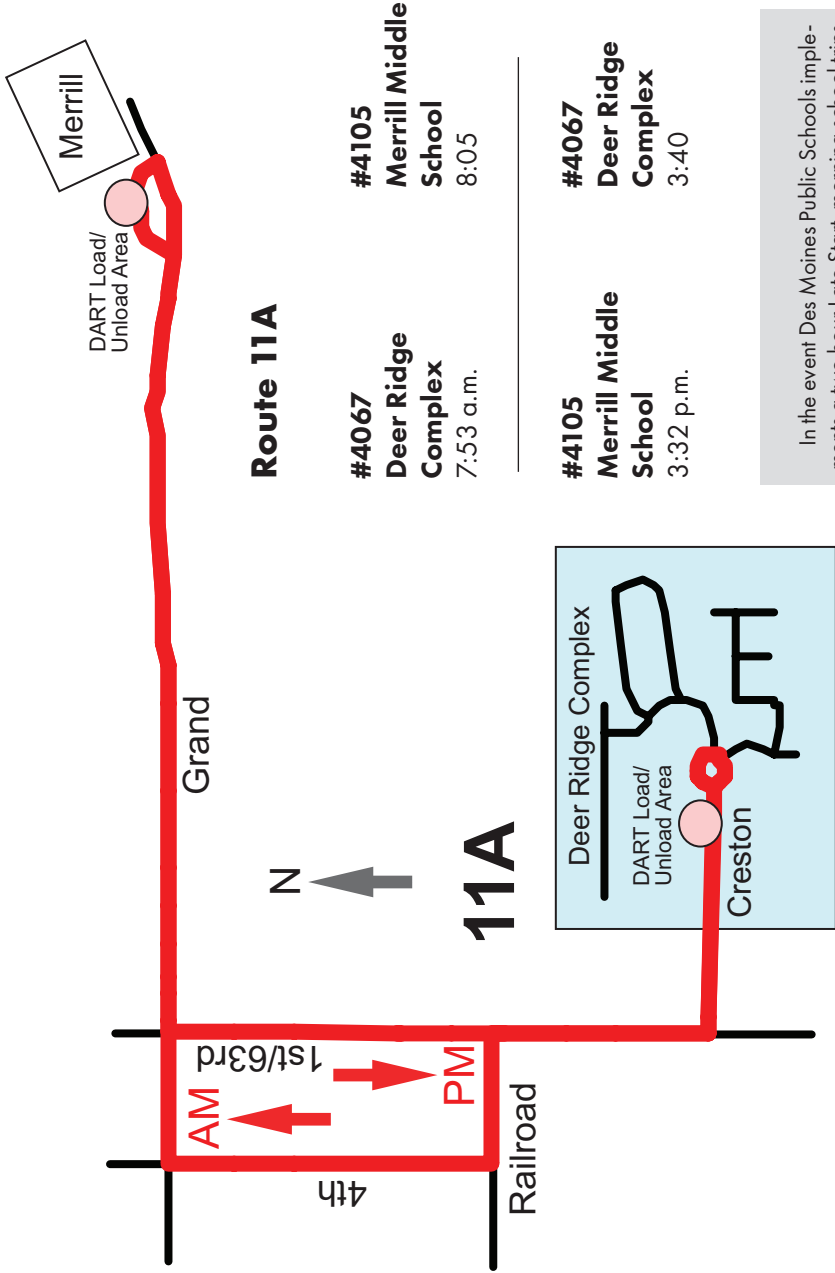

**No holiday service.
CHECK RIDEDART.COM FOR
HOLIDAY SERVICE INFORMATION**

dart

All Trips

Accessible

DES MOINES AREA REGIONAL TRANSIT AUTHORITY
515-283-8100 ▶ ridedart.com

#4067
Deer Ridge Complex
 7:53 a.m.