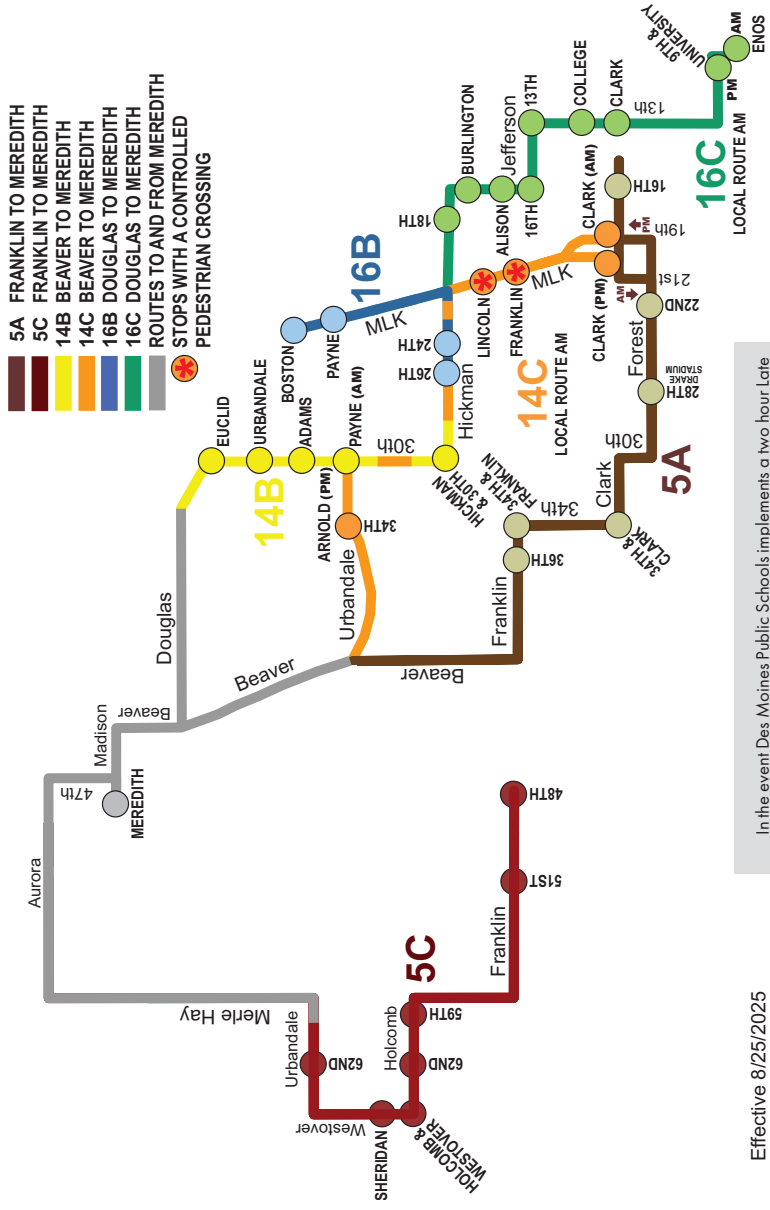

DART Routes to Meredith Middle School

TRIPS TRAVELING TO MEREDITH ALONG ROUTES SHOWN

In the event Des Moines Public Schools implements a two hour Late Start, morning school trips will run two hours later than scheduled unless Late Start times are specified. On Early Dismissal days, afternoon buses leave school at 12:32 p.m. unless Early Out times are specified. Weather, special events, and traffic conditions may alter service.

Effective 8/25/2025

LOCAL EFFECTIVE 8/25/25

Clark/Franklin/
 Urbandale/Beaver/
 Douglas/Merle Hay/
 Westover/
 Meredith

5A/C
14B/C
16B/C

Service operates Monday-Friday on school days and buses are open to the public.

No holiday service. CHECK RIDEDART.COM FOR HOLIDAY SERVICE INFORMATION

All Trips

Route 16B

#2063 MLK Jr & Boston 7:54 a.m.	#2079 MLK Jr @ Payne 7:54	#1666 Hickman & 24th 7:57	#1668 Hickman & 26th 7:58	#2013 Meredith Middle School 8:06
--	--	--	--	--

#3308 Forest @ #2804 Drake Stadium 3:50	#3756 Forest & 22nd 3:52	#859 Clark & 16th 3:55
---	---------------------------------------	-------------------------------------

Route 5C

#1518 Franklin & 48th 7:38	#1524 Franklin & 51st 7:39	#3194 Holcomb & 59th 7:43	#3195 Holcomb & 62nd 7:44
---	---	--	--