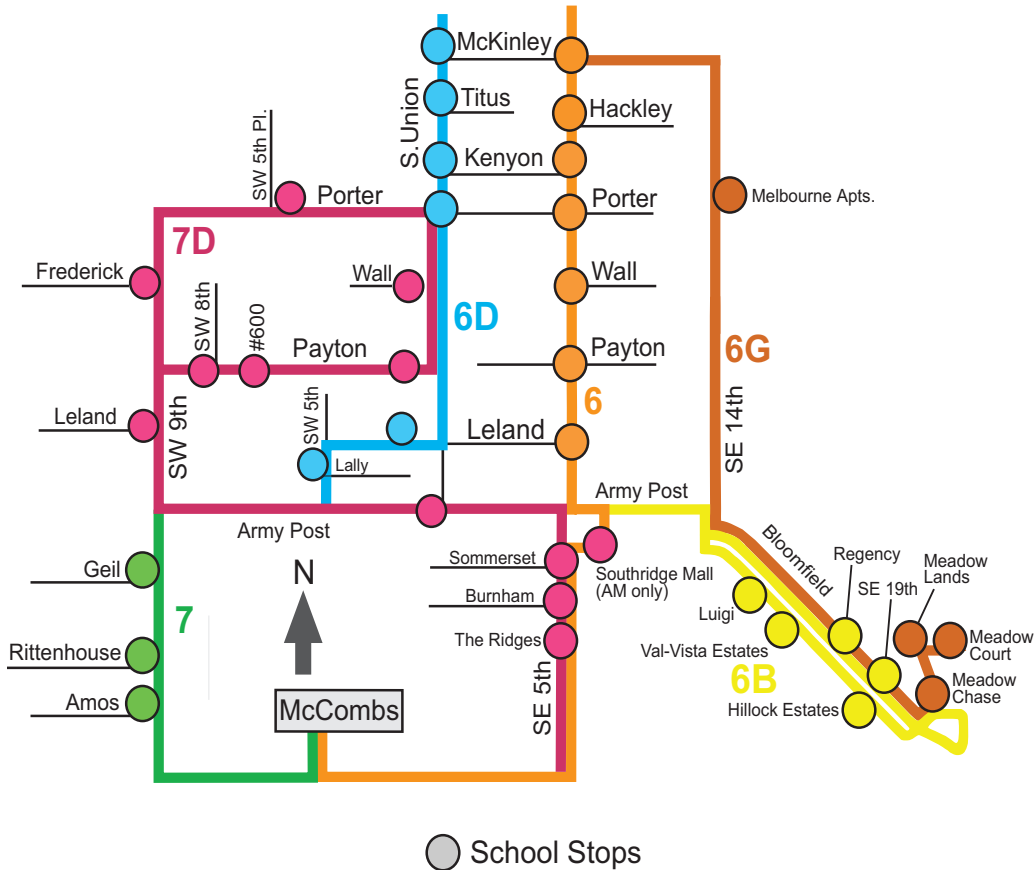

DART Service to McCombs via Routes 6, 6B, 6D, 6G, 7 & 7D

Effective 8/25/2025

Fares

Local Routes

| | |
|---------------------------|---------|
| Adult..... | \$ 1.75 |
| Half-Fare*..... | \$.75 |
| Children 6 – 10 | \$.75 |
| Children 5 and under..... | FREE |

(Must be accompanied by an adult)

Express Routes

| | |
|------------------|---------|
| Cash..... | \$ 2.00 |
| Half-Fare* | \$.75 |

Tokens

Tokens must be purchased in packages of 10.

| | |
|------------------------------------|----------------|
| Full Fare..... | 10/\$.. 17.50 |
| Half-Fare (Reduced Fare ID*) | 10/\$.. 7.50 |

Route 6 *Morning Local Route*

| | | | |
|---|---|--|--|
| #2308 SE 5th & E McKinley 7:38 a.m. | #2281 SE 5th & E Hackley 7:38 | #2300 SE 5th & E Kenyon 7:39 | #3900 SE 5th & E Porter 7:39 |
| #2322 SE 5th & E Wall 7:40 | #2309 SE 5th & E Payton 7:40 | #2305 SE 5th & E Leland 7:41 | #1997 McCombs Middle School 7:49 |
| #1997 McCombs Middle School 3:32 p.m. | #2304 SE 5th & E Leland 3:40 | #3901 SE 5th & E Payton 3:40 | #2298 SE 5th & Jordan 3:41 |
| #2299 SE 5th & E Kenyon 3:42 | #2294 SE 5th & E Hackley 3:43 | #2307 SE 5th & E McKinley 3:44 | #1754 Indianola & E Pleasant View 3:52 |
| | | | #2311 SE 5th & E Porter 3:41 |
| | | | #3863 DART Central Station Platform A 3:59 |

Route 6D

| | | | |
|--|---|---|---|
| #2206 South Union & McKinley 7:58 a.m. | #2221 South Union & Titus 7:58 | #2196 South Union & Kenyon 7:59 | #2215 South Union & Porter 7:59 |
| Late Start combined with 7 9:58 a.m. | 9:58 | 9:59 | 10:00 |
| #3262 Leland & South Union 8:01 | #3264 SW 5th & Lally 8:02 | #1997 McCombs Middle School 8:10 | |
| Late Start combined with 7 10:02 | 10:03 | 10:11 | |
| #1997 McCombs Middle School 3:32 p.m. | #2214 South Union & E Porter 3:42 | #2195 South Union & E Kenyon 3:42 | |
| #2220 South Union & E Titus 3:43 | #2205 South Union & E McKinley 3:44 | | |