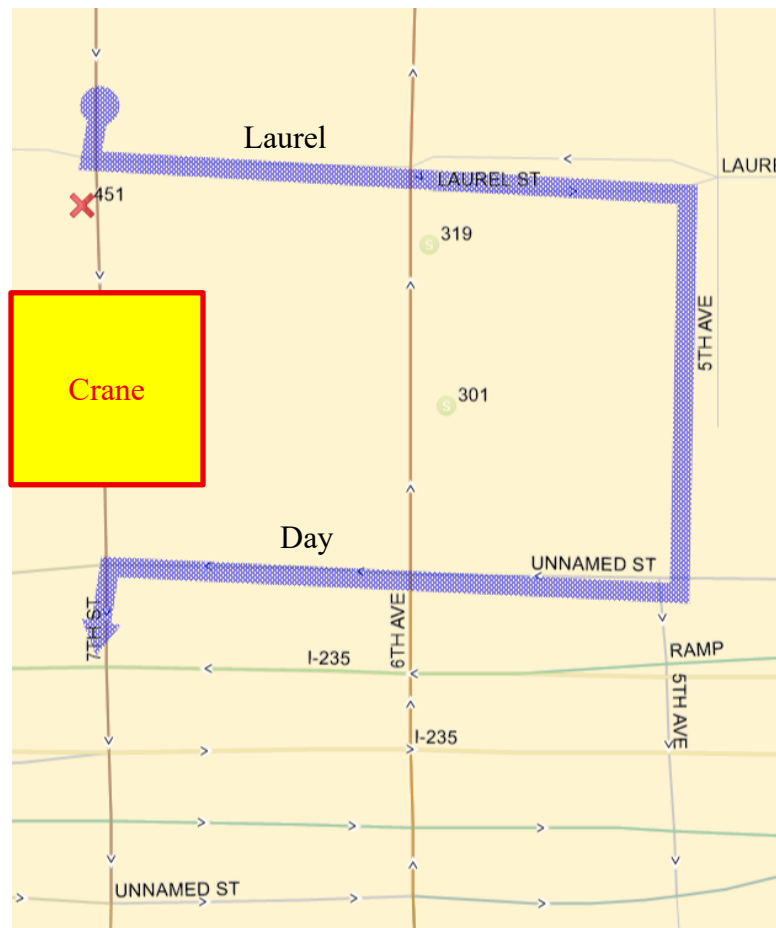

dart DETOUR

Stop Temporarily closed

Stops will re-open A.S.A.P.

Starting Wednesday, May 20, 2026

Routes 3, 15, 17, 60Ing

3, 15, 17, 60Ing Inbound: 7th (S), Left (E) on Laurel, MLK, Left (N) on E 6th, Right (E) on Grand back to route.

Due to a **Crane on 7th** Dart buses will be on detour.

We are sorry for any inconvenience that this may cause. For route or detour information, please call DART Customer Service at 515-283-8100, or visit www.ridedart.com