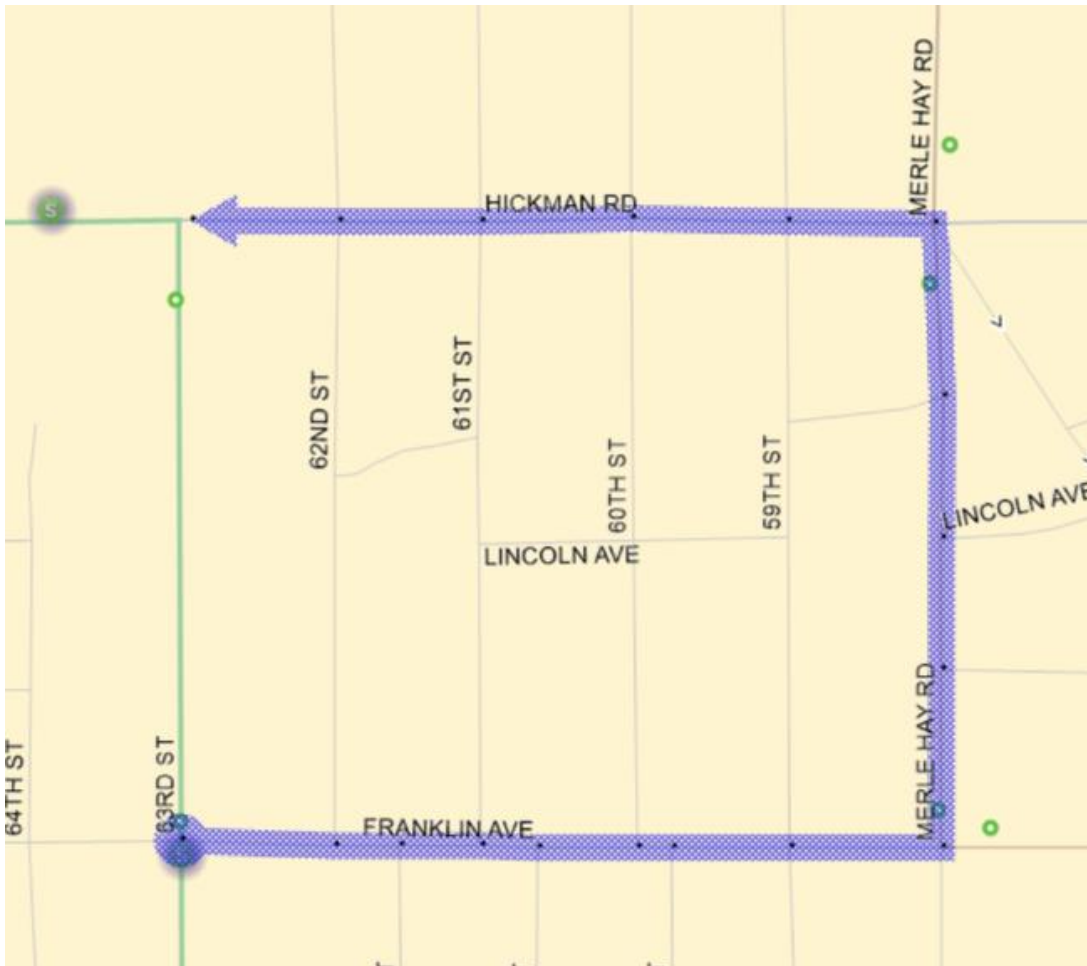

dart DETOUR

Stop Temporarily closed

Stops will re-open A.S.A.P.

92

March 23, 2026

92 outbound: 63rd (N), Right (E) on Franklin, Left (N) on Merle Hay, Left (W) on Hickman Back to Route.

Due to the **Construction on Hickman RD** Dart buses will be on detour.

We are sorry for any inconvenience that this may cause. For route or detour information, please call DART Customer Service at 515-283-8100, or visit www.ridedart.com

City of Des Moines Traffic and Transportation Division 515-283-4973.